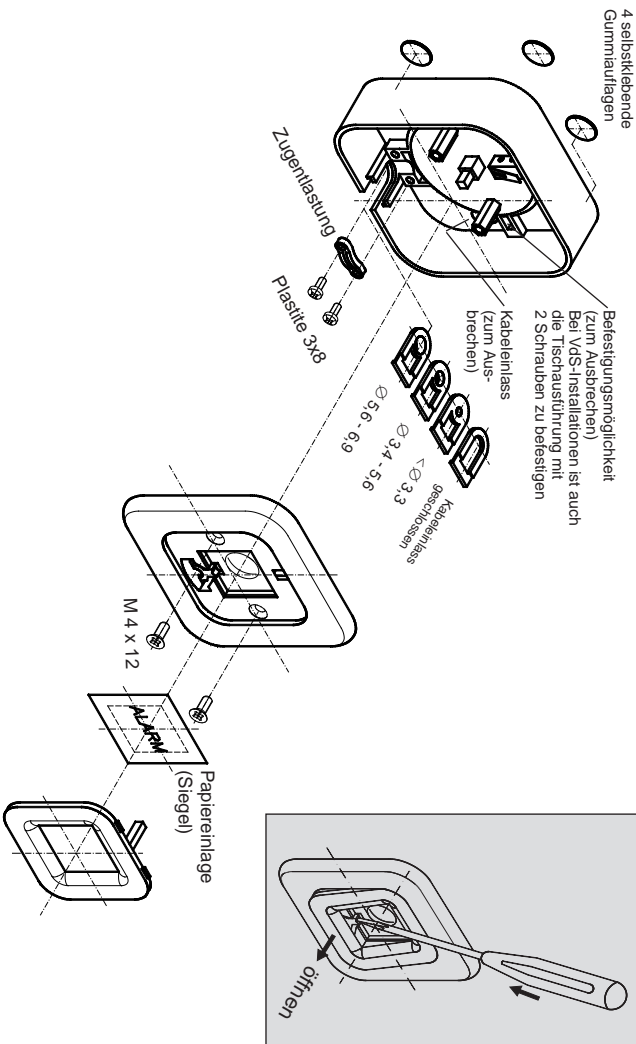

VANDERBILT

Clonshaugh Business and Technology Park,
Clonshaugh,
Dublin,
Ireland
D17 KV84.
www.service.vanderbiltindustries.com

Montageanleitung

Typ: UM11 D H-Überf. Meld. a
Art: VDE6:9909910013
VdS: G 196 044, Kl. C
Doc ID.: I-200172-1

MA0001990

Edition: 01.05.2016

VANDERBILT

Clonshaugh Business and Technology Park,
Clonshaugh,
Dublin,
Ireland
D17 KV84.
www.service.vanderbiltindustries.com

Montageanleitung

Typ: UM11 D H-Überf. Meld. a
Art: VDE6:9909910013
VdS: G 196 044, Kl. C
Doc ID.: I-200172-1

MA0001990

Edition: 01.05.2016

Montageplan Überfallmelder ap

Öffnen der Blende

Montageplan Überfallmelder ap

Öffnen der Blende