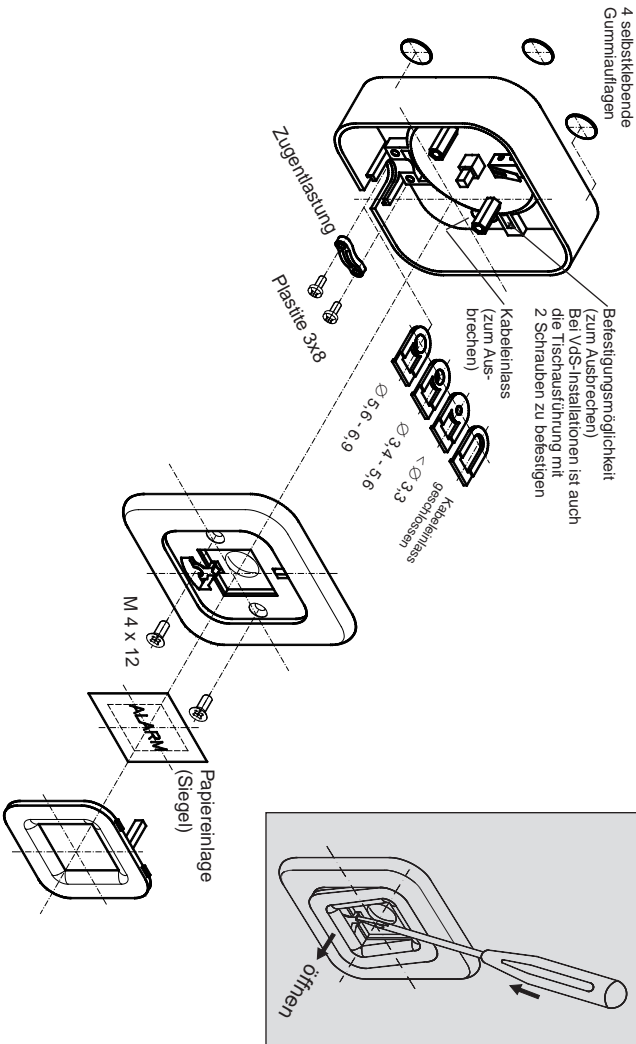

VANDERBILT

Clonshaugh Business and Technology Park,
Clonshaugh,
Dublin,
Ireland
D17 KV84.
www.service.vanderbiltindustries.com

Montageanleitung

Typ: UM11 D H-Überf. Meld. a
Art: VDE6:9909910013
VdS: G 196 044, Kl. C
Doc ID.: I-200172-1

MA0001990

Edition: 01.05.2016

VANDERBILT

Clonshaugh Business and Technology Park,
Clonshaugh,
Dublin,
Ireland
D17 KV84.
www.service.vanderbiltindustries.com

Montageanleitung

Typ: UM11 D H-Überf. Meld. a
Art: VDE6:9909910013
VdS: G 196 044, Kl. C
Doc ID.: I-200172-1

MA0001990

Edition: 01.05.2016

Montageplan Überfallmelder ap

Öffnen der Blende

Montageplan Überfallmelder ap

Öffnen der Blende